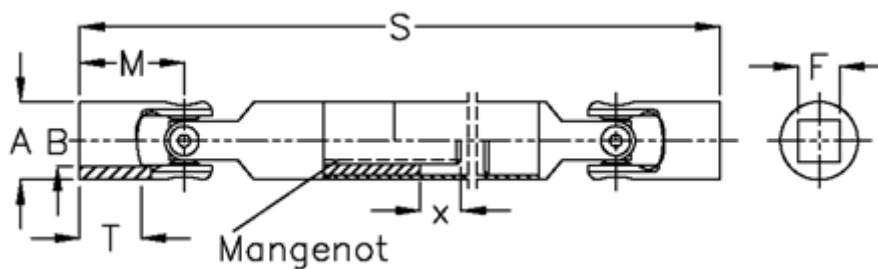

Article number: 076401043

Description: Slip shaft 0.640.104.003 needle bearing
S=371 X=110 Square 20H9

Measures

A	= 40
F	= 20
Longitudinal ribs	= 6x21x25
M	= 54
MD max N m	= 80
s	= 371
T	= 32
x	= 110